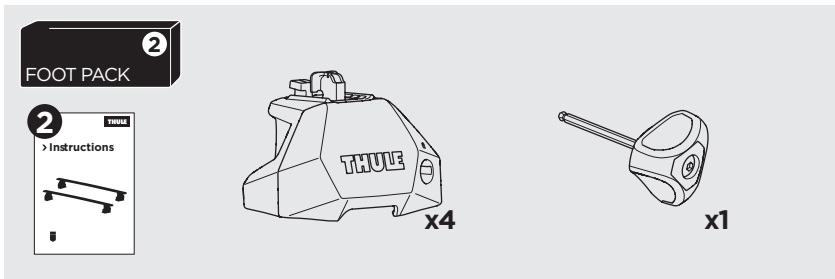

1

Kit 187162

VOLKSWAGEN ID.Buzz, 5-dr MPV, 23-
VOLKSWAGEN ID.Buzz Cargo, 4-dr Van, 23-

ISO 11154-E

This kit is only for vehicles with fixpoint mounting.

1

2

3