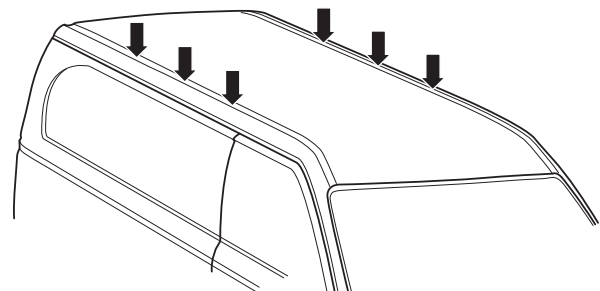

1

Kit 187162

VOLKSWAGEN ID.Buzz, 5-dr MPV, 23-
VOLKSWAGEN ID.Buzz Cargo, 4-dr Van, 23-

ISO 11154-E

This kit is only for vehicles with fixpoint mounting.

1

2

3