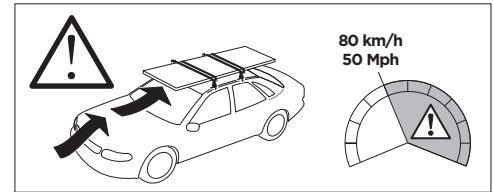

1

Kit 187162

VOLKSWAGEN ID.Buzz, 5-dr MPV, 23-
VOLKSWAGEN ID.Buzz Cargo, 4-dr Van, 23-

ISO 11154-E

This kit is only for vehicles with fixpoint mounting.

1

2

3