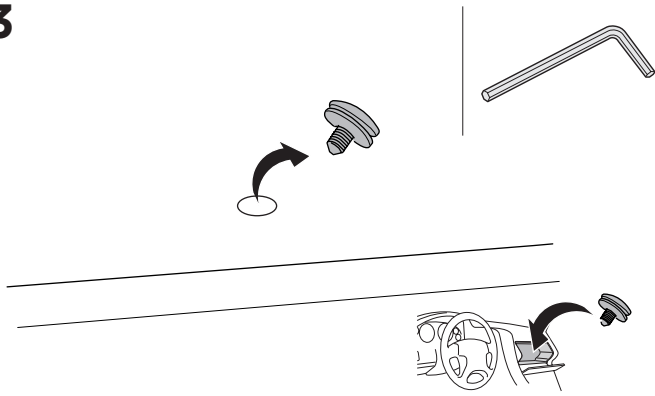

1

Kit 187162

VOLKSWAGEN ID.Buzz, 5-dr MPV, 23-
VOLKSWAGEN ID.Buzz Cargo, 4-dr Van, 23-

ISO 11154-E

This kit is only for vehicles with fixpoint mounting.

1

2

3