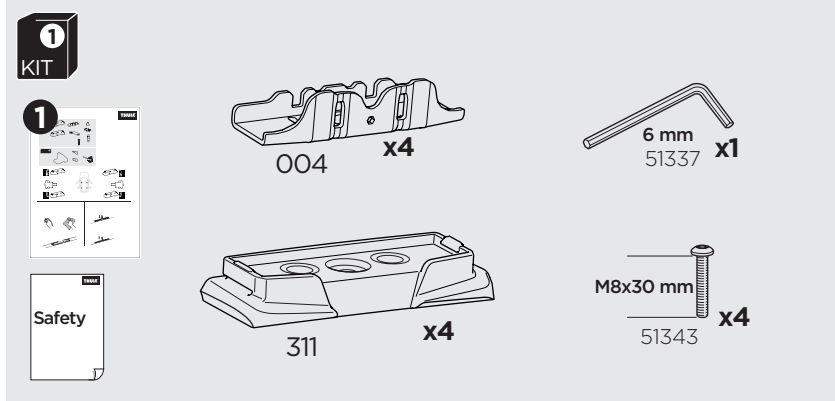

1

Kit 187162

VOLKSWAGEN ID.Buzz, 5-dr MPV, 23-
VOLKSWAGEN ID.Buzz Cargo, 4-dr Van, 23-

ISO 11154-E

This kit is only for vehicles with fixpoint mounting.

1

2

3