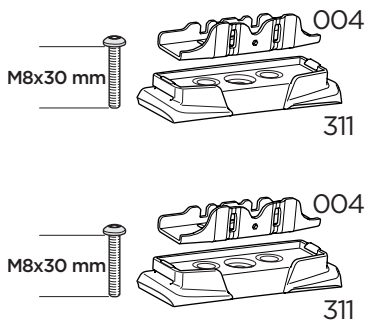

1

Kit 187162

VOLKSWAGEN ID.Buzz, 5-dr MPV, 23-
VOLKSWAGEN ID.Buzz Cargo, 4-dr Van, 23-

ISO 11154-E

This kit is only for vehicles with fixpoint mounting.

1

2

3