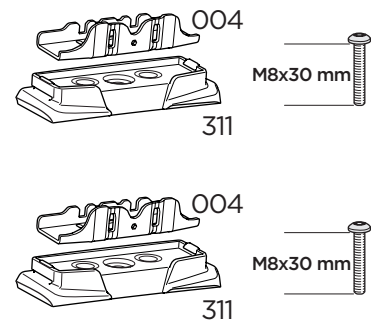

1

Kit 187162

VOLKSWAGEN ID.Buzz, 5-dr MPV, 23-
VOLKSWAGEN ID.Buzz Cargo, 4-dr Van, 23-

ISO 11154-E

This kit is only for vehicles with fixpoint mounting.

1

2

3